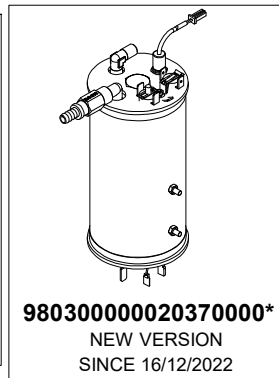

DGT-V-S-T3

DGT-V-S-T3

COMP. CALDAIE T3

BOILER PARTS T3

9803000002032 2GR 4500W
9803000002033 3GR 5000W

98030000020370000*
NEW VERSION
SINCE 16/12/2022

07300714
98030000020380000*
OLD VERSION UNTIL 15/12/2022