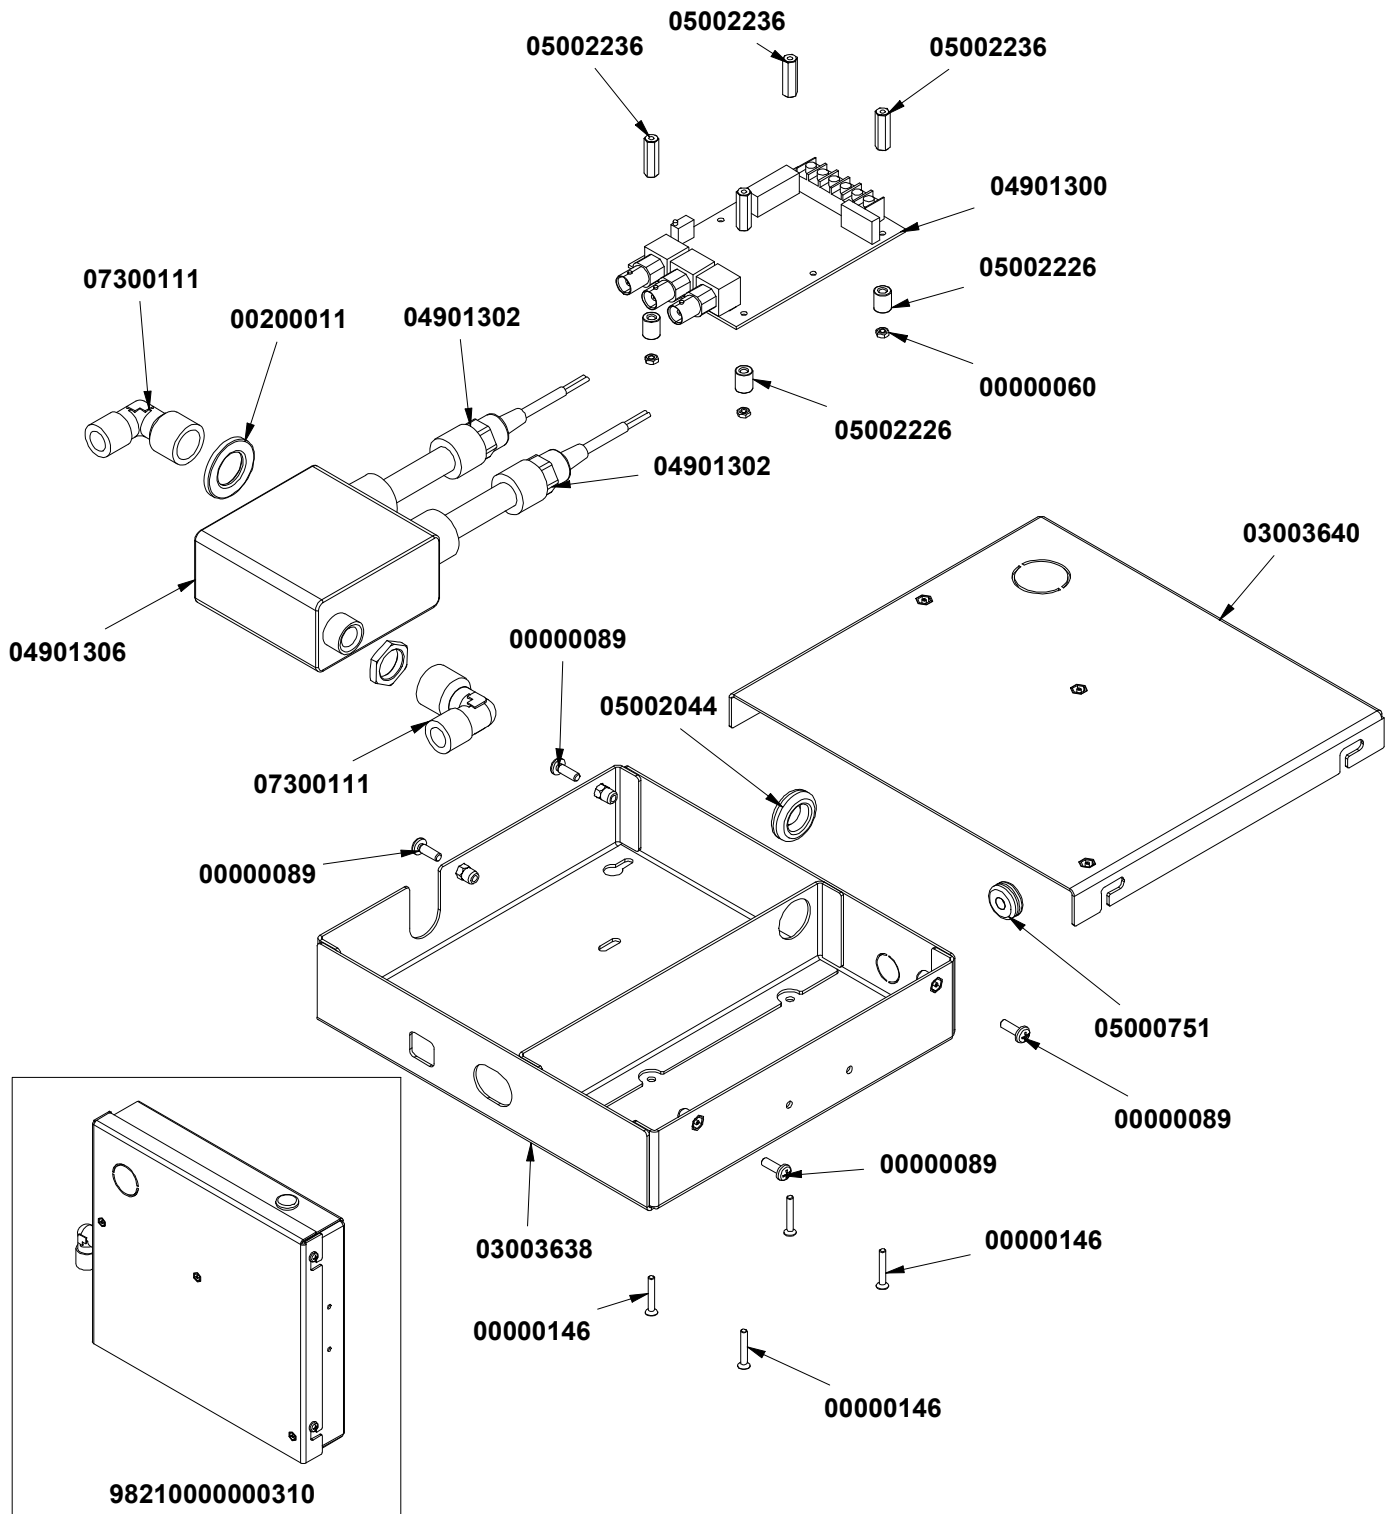

CODE	DESCRIPTION	DESCRIZIONE
04000486	WATER QUALITY CONTROL CONN. WIRING	CABL. SCHEDA CONTROLLO QUALITA' ACQUA
40500005	CABLE CLAMP	FERMACAVO