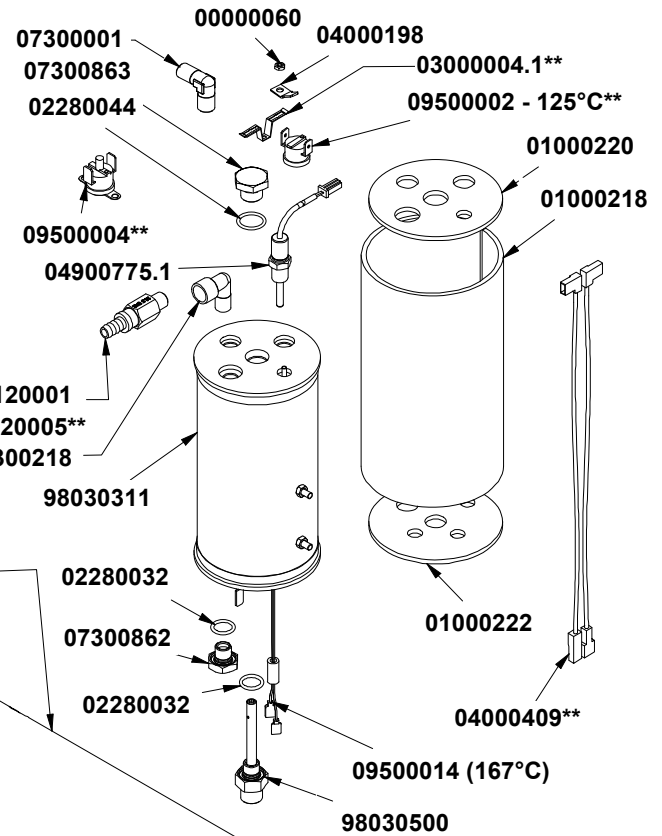

DGT-V-S-T3

DGT-V-S-T3

COMP. CALDAIE T3

BOILER PARTS T3

9803000002032 2GR 4500W
9803000002033 3GR 5000W

98030000020370000*
NEW VERSION
SINCE 16/12/2022

07300714
98030000020380000*
OLD VERSION UNTIL 15/12/2022