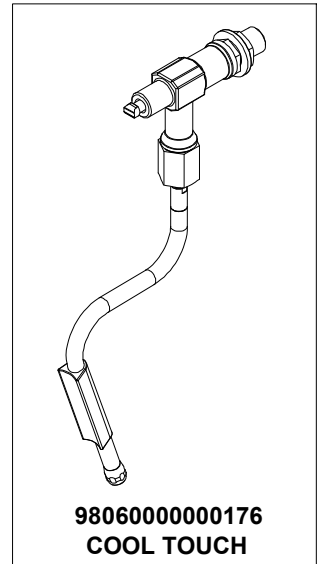

AURELIA WAVE

AURELIA WAVE

DGT-V-S-T3

DGT-V-S-T3

COMP. IDRAULICI DGT-S-V

HYDRAULIC PARTS DGT-S-V

COD.	DESCRIPTION	DESCRIZIONE	VAL.
98170000000011	PUMP OT 100LT SET + CONNECTORS	ASSIEME POMPANTE OT 100lt + RACCORDI	
98170000000012	PUMP OT 200LT SET + CONNECTORS	ASSIEME POMPANTE OT 200lt + RACCORDI	
98170000000015	SS PUMP 200LT SET + FITTINGS	ASSIEME POMPANTE INOX 200lt + RACCORDI	
982300000000417	COMPLETE INSTALLATION BAG AURELIAWAVE 2-3-4GR	SACCHETTO COMP. INSTALLAZIONE AURELIA WAVE2-3-4	