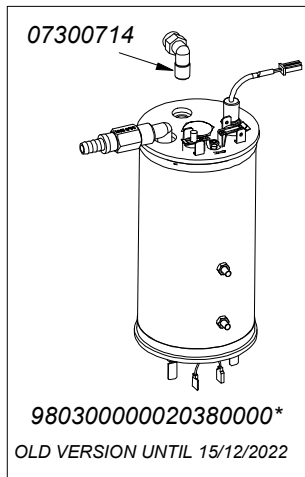

DGT-V-S-T3

DGT-V-S-T3

COMP. CALDAIE T3

BOILER PARTS T3

9803000002032 2GR 4500W
9803000002033 3GR 5000W

98030000020370000*
NEW VERSION
SINCE 16/12/2022

07300714
98030000020380000*
OLD VERSION UNTIL 15/12/2022