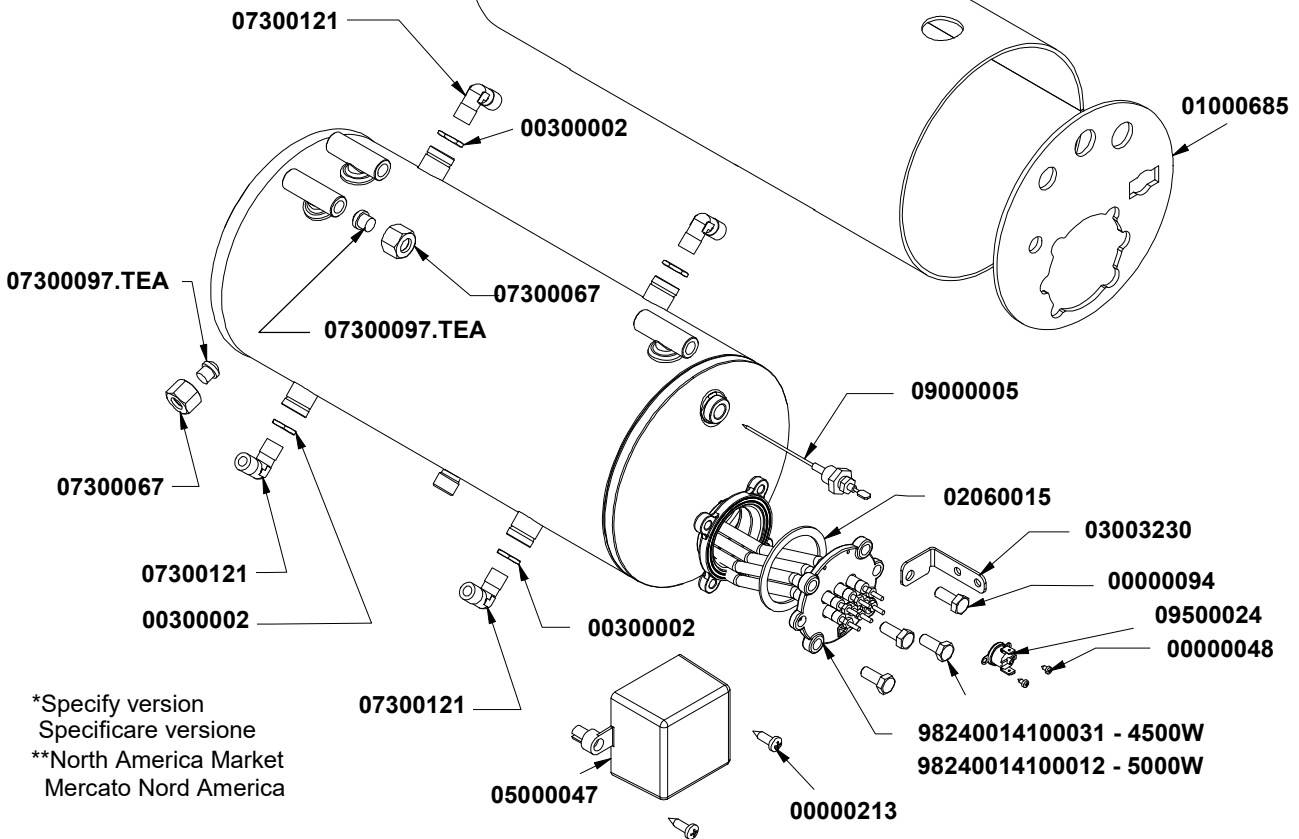

07300121 00300002 01000685
07300097.TEA 07300067 07300097.TEA
07300067 09000005 02060015 03003230
07300121 00300002 00000094 09500024 00000048
07300121 00300002 05000047 00000213
98240014100031 - 4500W
98240014100012 - 5000W

*Specify version
Specificare versione
**North America Market
Mercato Nord America

T.13