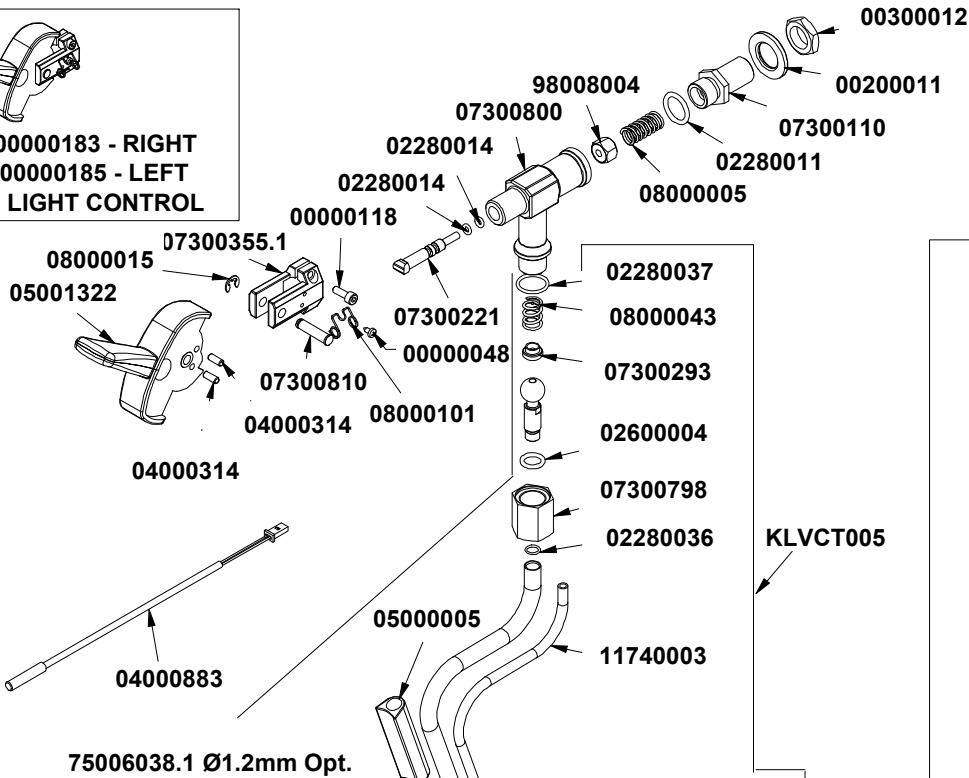

AURELIA WAVE

AURELIA WAVE

DGT-V-S-T3

DGT-V-S-T3

COMP. IDRAULICI DGT-S-V

HYDRAULIC PARTS DGT-S-V

COD.	DESCRIPTION	DESCRIZIONE	VAL.
98170000000011	PUMP OT 100LT SET + CONNECTORS	ASSIEME POMPANTE OT 100lt + RACCORDI	
98170000000012	PUMP OT 200LT SET + CONNECTORS	ASSIEME POMPANTE OT 200lt + RACCORDI	
98170000000015	SS PUMP 200LT SET + FITTINGS	ASSIEME POMPANTE INOX 200lt + RACCORDI	
982300000000417	COMPLETE INSTALLATION BAG AURELIAWAVE 2-3-4GR	SACCHETTO COMP. INSTALLAZIONE AURELIA WAVE2-3-4	