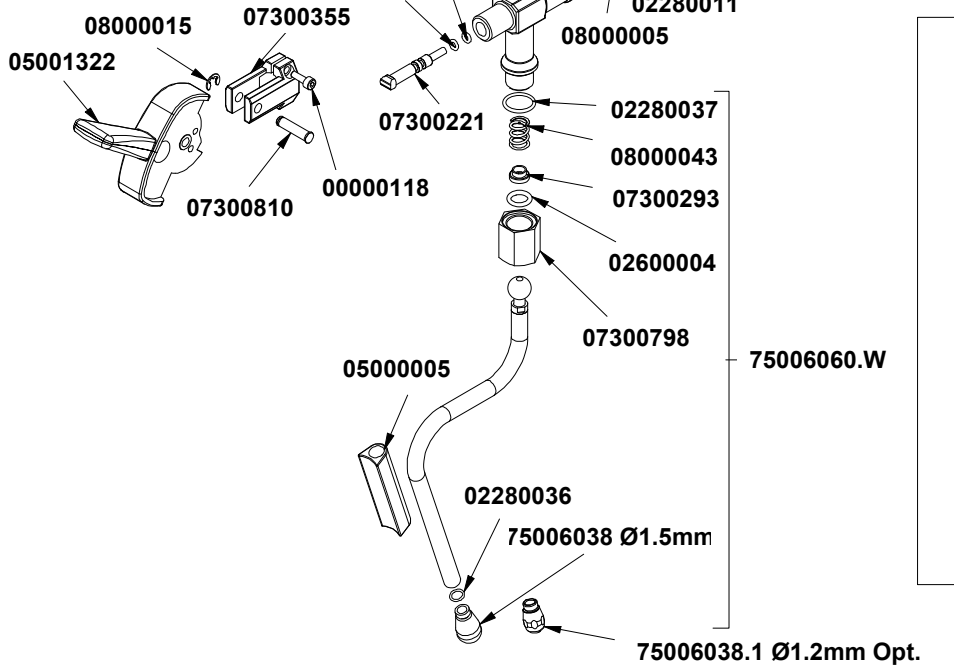

AURELIA WAVE

AURELIA WAVE

DGT-V-S-T3

DGT-V-S-T3

COMP. IDRAULICI DGT-S-V

HYDRAULIC PARTS DGT-S-V

COD.	DESCRIPTION	DESCRIZIONE	VAL.
98170000000011	PUMP OT 100LT SET + CONNECTORS	ASSIEME POMPANTE OT 100lt + RACCORDI	
98170000000012	PUMP OT 200LT SET + CONNECTORS	ASSIEME POMPANTE OT 200lt + RACCORDI	
98170000000015	SS PUMP 200LT SET + FITTINGS	ASSIEME POMPANTE INOX 200lt + RACCORDI	
982300000000417	COMPLETE INSTALLATION BAG AURELIAWAVE 2-3-4GR	SACCHETTO COMP. INSTALLAZIONE AURELIA WAVE2-3-4	