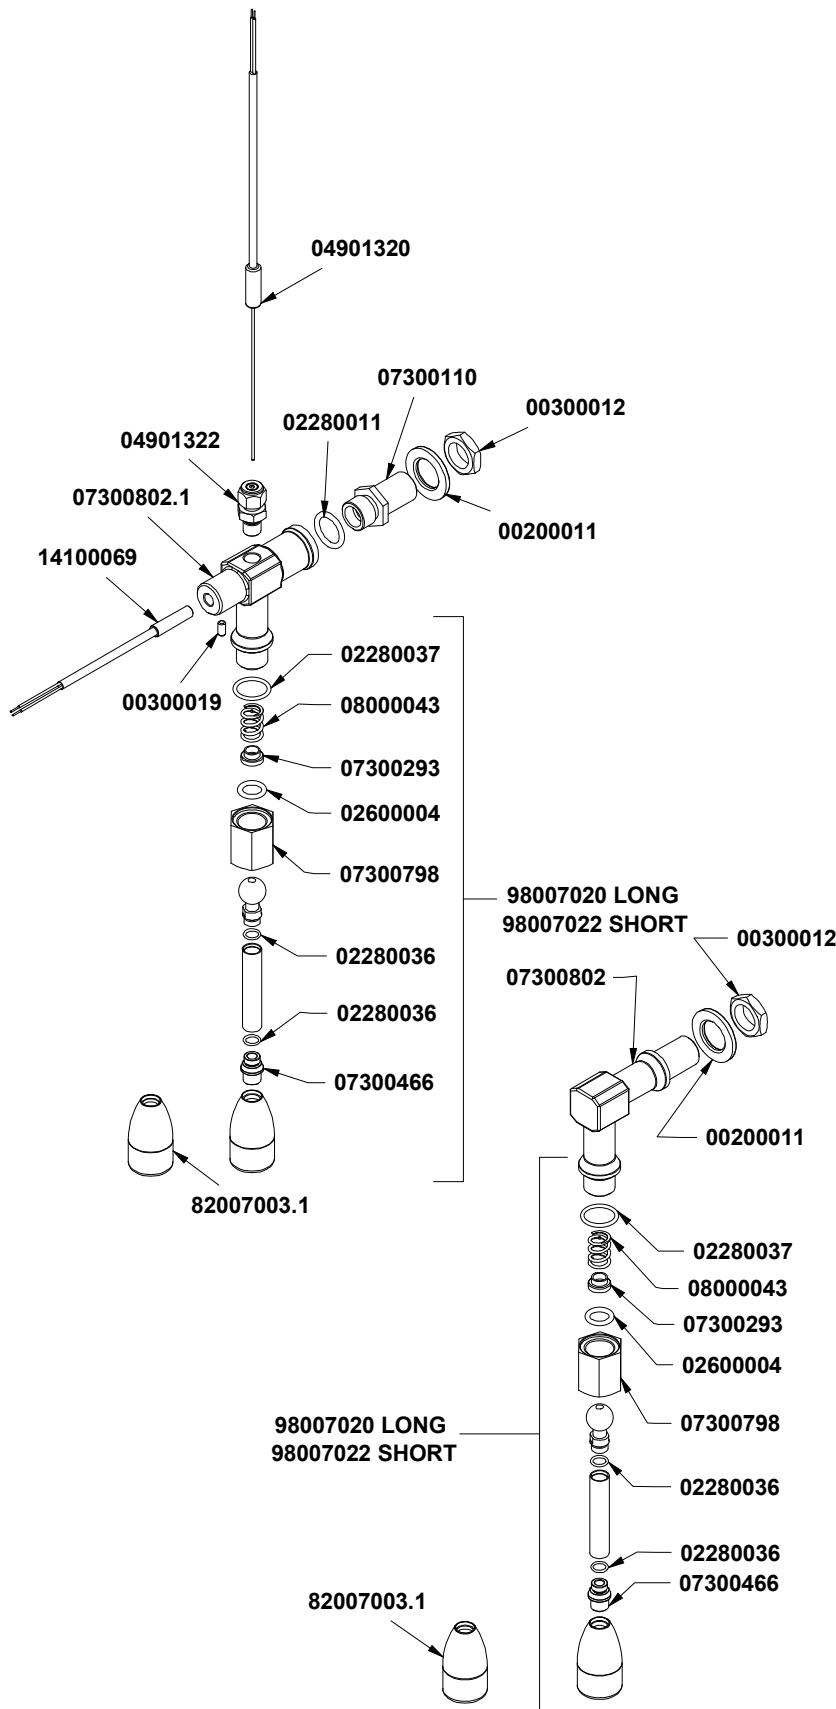

» LEGEND :

THE CODES WRITTEN IN BOLD REFER TO THE COMPONENTS
EMPLOYED CURRENTLY.

THE CODES USED BEFORE ARE WRITTEN IN CORSIVE WITH INDICATED,
ON THE SIDE, THE END OF VALIDITY DATE.

EXAMPLE:

03001531 - 01/09/2007

AURELIA WAVE

AURELIA WAVE

DGT-V-S-T3

DGT-V-S-T3

COMPONENTI VAPORE

STEAM PARTS

COD.	DESCRIPTION	DESCRIZIONE	VAL.
9806000000182	RIGHT STEAM KNOB SET AURELIA18	ASSIEME MANOPOLA VAPORE DX AURELIA18	
9806000000183	RIGHT STEAM KNOB SET AURELIA18 DIGIT-T3 + LIGHTS	ASSIEME MANOPOLA VAPORE DX AURELIA18 DIGIT-T3 +L	
9806000000184	LEFT STEAM KNOB SET AURELIA18	ASSIEME MANOPOLA VAPORE SX AURELIA18	
9806000000185	LEFT STEAM KNOB SET AURELIA18 DIGIT-T3 + LIGHTS	ASSIEME MANOPOLA VAPORE SX AURELIA18 DIGIT-T3 +L	
KLVCT005	KIT COOLTOUCH STEAM WAND HIGH NUT AURELIA WAV	KIT LANCIA VAPORE "COOL TOUCH" DADO ALTO AURELIA	