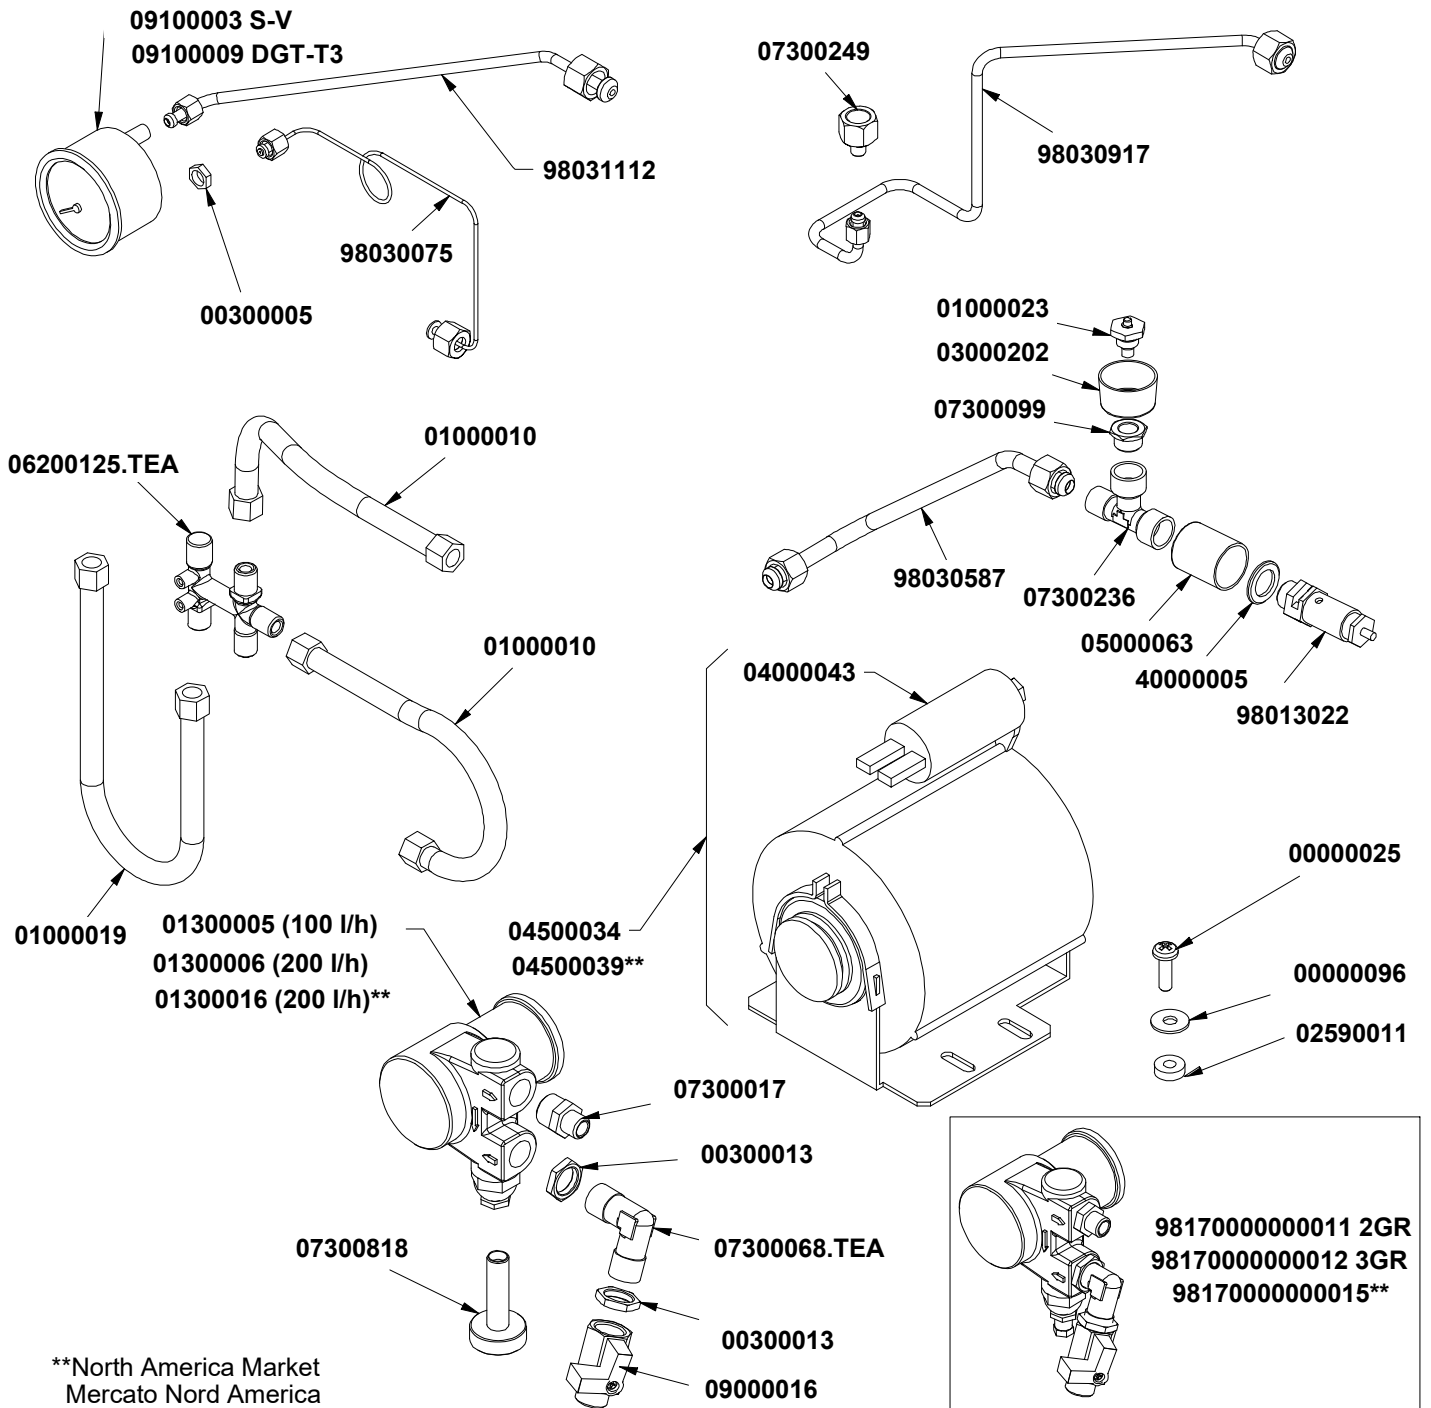

CODE	DESCRIPTION	DESCRIPTION
01000113	FILLING PIPE L=1500	TUBO INGRESSO L=1500
01000030	FILLING PIPE L=500	TUBO INGRESSO L=500
01000127	DRAINING PIPE	TUBO SCARICO
00000133	STAINLESS STEEL CLAMP	FASCETTA INOX
05000763	DRAIN FITTING 3/4 Fx19mm	RACCORDO SCARICO 3/4 Fx19mm
98230000000417	COMPLETE INSTALLATION BAG	SACCHETTO COMP. INSTALLAZIONE