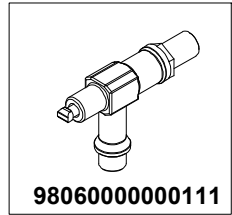

AURELIA WAVE

AURELIA WAVE

DGT-V-S-T3

DGT-V-S-T3

COMP. IDRAULICI DGT-S-V

HYDRAULIC PARTS DGT-S-V

COD.	DESCRIPTION	DESCRIZIONE	VAL.
98170000000011	PUMP OT 100LT SET + CONNECTORS	ASSIEME POMPANTE OT 100lt + RACCORDI	
98170000000012	PUMP OT 200LT SET + CONNECTORS	ASSIEME POMPANTE OT 200lt + RACCORDI	
98170000000015	SS PUMP 200LT SET + FITTINGS	ASSIEME POMPANTE INOX 200lt + RACCORDI	
982300000000417	COMPLETE INSTALLATION BAG AURELIAWAVE 2-3-4GR	SACCHETTO COMP. INSTALLAZIONE AURELIA WAVE2-3-4	