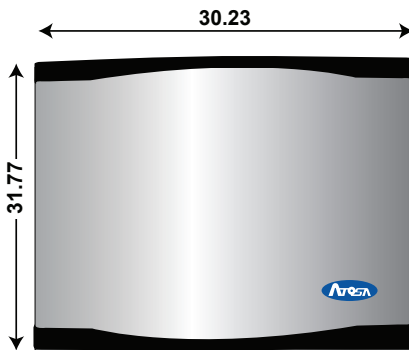

## SPECIFICATIONS

Model	Type	Exterior Dimension	Gross Weight	Power	Ice-making Capacity	Voltage	Rated Current	Legs	Refrigerant
YR800 AP-261	Cube Ice	30.2×24.45×31.7	231 lbs	1750 w	810 lbs / 24 hr	220V60Hz	9	6 in.	R-404a

## PLAN VIEW

YR800-AP-261 Ice Machine

YR800-AP-261 Front View

YR800-AP-261 Side View