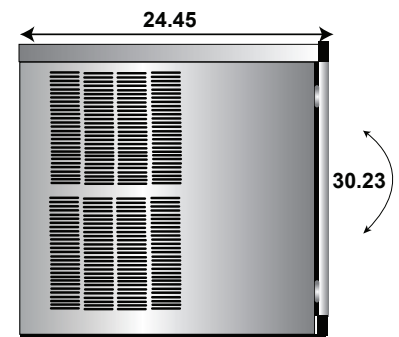

## SPECIFICATIONS

Model	Type	Exterior Dimension	Gross Weight	Power	Ice-making Capacity	Voltage	Rated Current	Legs	Refrigerant
YR800 AP-261	Cube Ice	30.2×24.45×31.7	231 lbs	1750 w	810 lbs / 24 hr	220V60Hz	9	6 in.	R-404a

## PLAN VIEW

YR800-AP-261 Ice Machine

YR800-AP-261 Front View

YR800-AP-261 Side View

## Ice Machine Comparison

Model	Type	Exterior Dimension	Gross Weight	Power	Ice-making Capacity	Voltage	Rated Current	Legs	Refrigerant
YR140-AP-161	Cube ice	23.5×28.5×38.6	176.37 lbs	363 w	142 lbs. 24hr	115V60Hz	3.1	6 in.	R290
YR280-AP-161	Cube ice	23.5×28.5×38.6	187.39 lbs	704 w	283 lbs. 24hr	115V60Hz	7.2	6 in.	R290
YR450-AP-161	Cube ice	30.2×24.45×21.7	158 lbs	965 w	460 lbs. 24hr	115V60Hz	9.6	6 in.	R290