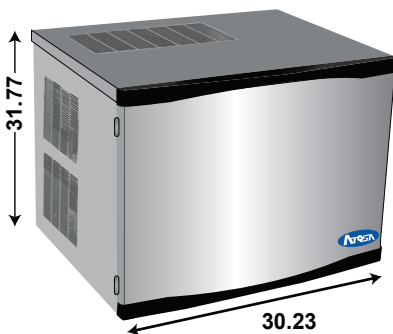

“WE MAKE THE KITCHEN BETTER!”

Toll Free: 855-855-0399 Email: info@atosausa.com

www.atosa.com | www.atosausa.com

California, Colorado, Florida, Georgia, Illinois, Massachusetts, New Jersey, Ohio, Texas, Washington

SPECIFICATIONS

Model	Type	Exterior Dimension	Gross Weight	Power	Ice-making Capacity	Voltage	Rated Current	Legs	Refrigerant
YR800 AP-261	Cube Ice	30.2×24.45×31.7	231 lbs	1750 w	810 lbs / 24 hr	220V60Hz	9	6 in.	R-404a

PLAN VIEW

YR800-AP-261 Ice Machine