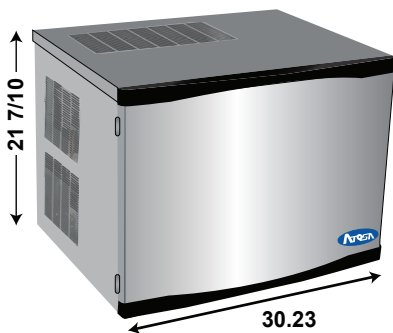

“WE MAKE THE KITCHEN BETTER!”

Toll Free: 855-855-0399 Email: info@atosausa.com
www.atosa.com | www.atosausa.com
California, Colorado, Florida, Georgia, Illinois,
Massachusetts, New Jersey, Ohio, Texas, Washington

SPECIFICATIONS

Model	Type	Exterior Dimension	Gross Weight	Power	Ice-making Capacity	Voltage	Rated Current	Legs	Refrigerant
YR450 AP-161	Cube Ice	30.2×24.45×21.7	158 lbs.	965 w	460 lbs / 24 hr	115V60Hz	9.6	6 in.	R290

PLAN VIEW

YR450-AP-161 Front View