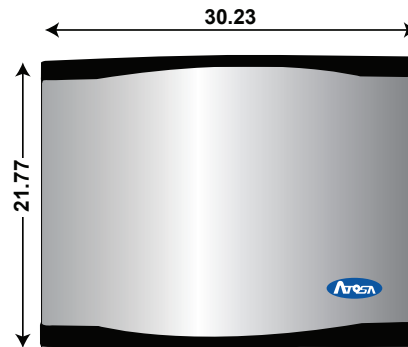

YR450-AP-161 Ice Machine