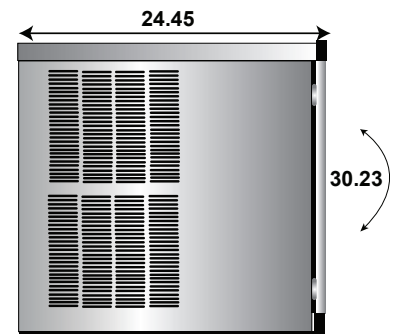

## SPECIFICATIONS

Model	Type	Exterior Dimension	Gross Weight	Power	Ice-making Capacity	Voltage	Rated Current	Legs	Refrigerant
YR450 AP-161	Cube Ice	30.2×24.45×21.7	158 lbs.	965 w	460 lbs / 24 hr	115V60Hz	9.6	6 in.	R290

## PLAN VIEW

YR450-AP-161 Front View

YR450-AP-161 Ice Machine

YR450-AP-161 Side View

### Ice Machine Comparison

Model	Type	Exterior Dimension	Gross Weight	Power	Ice-making Capacity	Voltage	Rated Current	Legs	Refrigerant
YR140-AP-161	Cube ice	23.5×28.5×38.6	176.37 lbs	363 w	142 lbs. 24hr	115V60Hz	3.1	6 in.	R290
YR280-AP-161	Cube ice	23.5×28.5×38.6	187.39 lbs	704 w	283 lbs. 24hr	115V60Hz	7.2	6 in.	R290
YR800-AP-261	Cube ice	30.2×24.45×31.7	231 lbs	1750 w	810 lbs. 24hr	220V60Hz	9	6 in.	R-404a