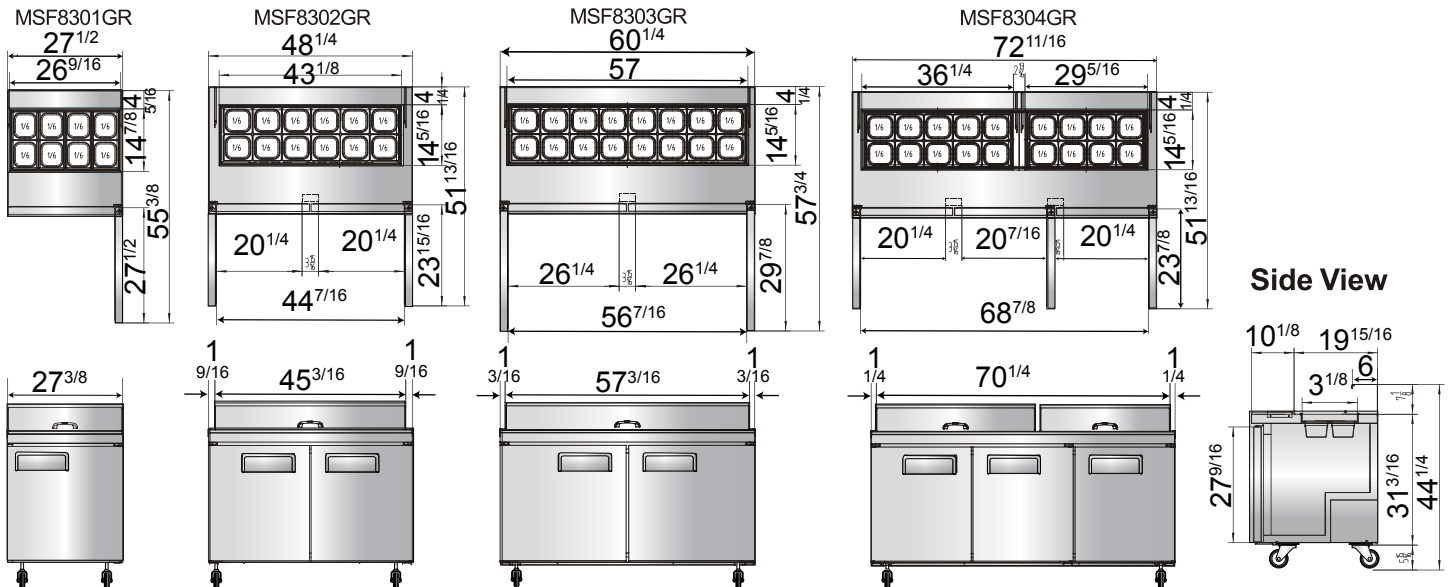

ATOSA USA, INC.

"WE MAKE THE KITCHEN BETTER!"

Toll Free: 855-855-0399 Email: info@atosausa.com

www.atosa.com | www.atosausa.com

California, Colorado, Florida, Georgia, Illinois,

Massachusetts, New Jersey, Ohio, Texas, Washington

SPECIFICATIONS

Model	Model	Shelves	Cu. Ft	Exterior Dimensions (W x D x H)	Castors	Weight(LBS)	Voltage	HP	Amps	Refrigerant
MSF8301GR	1	1	7.15	27^{1/2} × 30 × 44^{1/4}	4 inch	196	115/60/1	1/6	2.3	R290
MSF8302GR	2	2	13.38	48^{1/4} × 30 × 44^{1/4}	4 inch	276	115/60/1	1/6	2.3	R290
MSF8303GR	2	2	17.2	60^{1/4} × 30 × 44^{1/4}	4 inch	320	115/60/1	1/5	2.8	R290
MSF8304GR	3	3	21.13	72^{11/16} × 30 × 44^{1/4}	4 inch	379	115/60/1	1/5	2.8	R290

PLAN VIEW