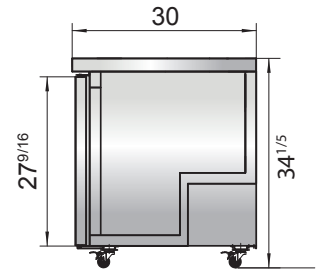

SPECIFICATIONS

Models	Door	Capacity (Cu.Ft.)	Shelves	Casters (inch)	Amps (A)	Voltage (V/Hz/Ph)	HP	Refrigerant	Exterior Dimensions (inch)	Net Weight (lbs)	Gross Weight (lbs)
MGF8405GR(L)	1	7.2	1	2	1.8	115/60/1	1/5	R290	27 ^{1/2} ×30×34 ^{1/5}	146	179
MGF36FGR	2	8.7	2	2	2.6	115/60/1	1/4	R290	36 ^{3/8} ×30×34 ^{1/5}	172	222
MGF8406GR	2	13.4	2	2	2.6	115/60/1	1/4	R290	48 ^{1/5} ×30×34 ^{1/5}	203	245

PLAN VIEW

MGF8405GR(L)

MGF36FGR

MGF8406GR

SIDE VIEW

Casters

Epoxy shelves

Rear grate