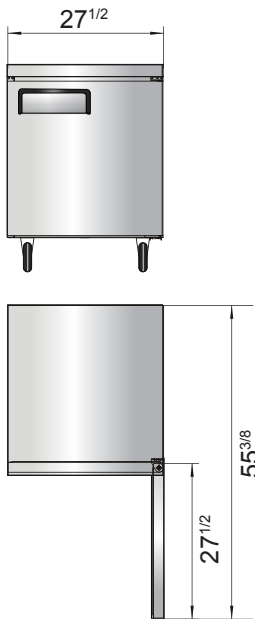

"WE MAKE THE KITCHEN BETTER!"

Toll Free: 855-855-0399 Email: info@atosausa.com

www.atosa.com | www.atosausa.com

California, Colorado, Florida, Georgia, Illinois, Massachusetts, New Jersey, Ohio, Texas, Washington

SPECIFICATIONS

Models	Door	Capacity (Cu.Ft.)	Shelves	Casters (inch)	Amps (A)	Voltage (V/Hz/Ph)	HP	Refrigerant	Exterior Dimensions (inch)	Net Weight (lbs)	Gross Weight (lbs)
MGF8405GR(L)	1	7.2	1	2	1.8	115/60/1	1/5	R290	27^{1/2}×30×34^{1/5}	146	179
MGF36FGR	2	8.7	2	2	2.6	115/60/1	1/4	R290	36^{3/8}×30×34^{1/5}	172	222
MGF8406GR	2	13.4	2	2	2.6	115/60/1	1/4	R290	48^{1/5}×30×34^{1/5}	203	245

PLAN VIEW

MGF8405GR(L)