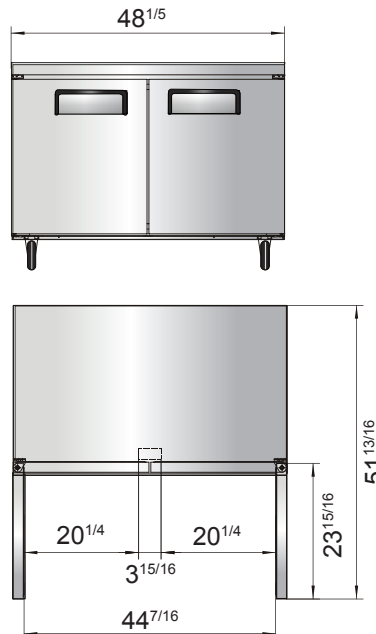

SPECIFICATIONS

Models	Door	Capacity (Cu.Ft.)	Shelves	Casters (inch)	Amps (A)	Voltage (V/Hz/Ph)	HP	Refrigerant	Exterior Dimensions (inch)	Net Weight (lbs)	Gross Weight (lbs)
MGF8405GR(L)	1	7.2	1	2	1.8	115/60/1	1/5	R290	27 ^{1/2} ×30×34 ^{1/5}	146	179
MGF36FGR	2	8.7	2	2	2.6	115/60/1	1/4	R290	36 ^{3/8} ×30×34 ^{1/5}	172	222
MGF8406GR	2	13.4	2	2	2.6	115/60/1	1/4	R290	48 ^{1/5} ×30×34 ^{1/5}	203	245

PLAN VIEW

MGF8405GR(L)

MGF36FGR

MGF8406GR

SIDE VIEW

Casters

Epoxy shelves

Rear grate