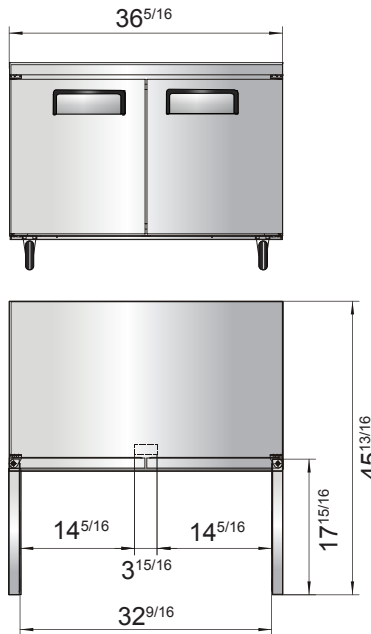

SPECIFICATIONS

Models	Door	Capacity (Cu.Ft.)	Shelves	Casters (inch)	Amps (A)	Voltage (V/Hz/Ph)	HP	Refrigerant	Exterior Dimensions (inch)	Net Weight (lbs)	Gross Weight (lbs)
MGF8405GR(L)	1	7.2	1	2	1.8	115/60/1	1/5	R290	27 ^{1/2} ×30×34 ^{1/5}	146	179
MGF36FGR	2	8.7	2	2	2.6	115/60/1	1/4	R290	36 ^{3/8} ×30×34 ^{1/5}	172	222
MGF8406GR	2	13.4	2	2	2.6	115/60/1	1/4	R290	48 ^{1/5} ×30×34 ^{1/5}	203	245

PLAN VIEW

MGF8405GR(L)

MGF36FGR

MGF8406GR

SIDE VIEW

Casters

Epoxy shelves

Rear grate