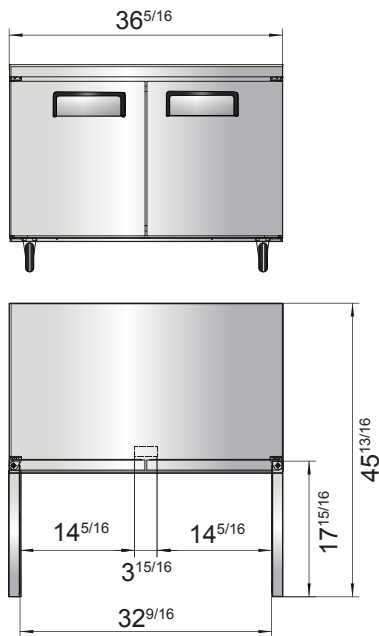

## SPECIFICATIONS

Models	Door	Capacity (Cu.Ft.)	Shelves	Casters (inch)	Amps (A)	Voltage (V/Hz/Ph)	HP	Refrigerant	Exterior Dimensions (inch)	Net Weight (lbs)	Gross Weight (lbs)
MGF8405GR	1	7.2	1	2	1.8	115/60/1	1/5	R290	27 <sup>1/2</sup> ×30×34 <sup>1/5</sup>	146	179
MGF36FGR	2	8.7	2	2	2.6	115/60/1	1/4	R290	36 <sup>3/8</sup> ×30×34 <sup>1/5</sup>	172	222
MGF8406GR	2	13.4	2	2	2.6	115/60/1	1/4	R290	48 <sup>1/5</sup> ×30×34 <sup>1/5</sup>	203	245

## PLAN VIEW

**MGF8405GR**

**MGF36FGR**

**MGF8406GR**

**SIDE VIEW**

Casters

Epoxy shelves

Rear grate