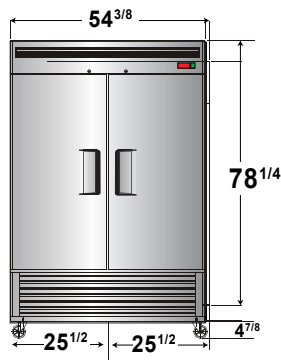

SPECIFICATIONS

Model	Doors	Cu. Ft	Shelves	Exterior Dimensions (WxDxH)	Castors	Weight (lbs.)	HP	Voltage	Amps	Refrigerant
MBF8505GR	1	19.1	3	27 × 31 ^{1/2} × 83 ^{1/8}	4 inch	282 lbs	1/7	115/60/1	2.1	R290
MBF8507GR	2	46.77	6	54 ^{3/8} × 31 ^{1/2} × 83 ^{1/8}	4 inch	452 lbs	1/5	115/60/1	3.2	R290
MBF8508GR	3	67.99	9	81 ^{7/8} × 31 ^{1/2} × 83 ^{1/8}	4 inch	615 lbs	1/4	115/60/1	4.2	R290

PLAN VIEW

MBF505GR

MBF507GR

MBF508GR

Side View

Castors

Epoxy Shelves

Door Lock