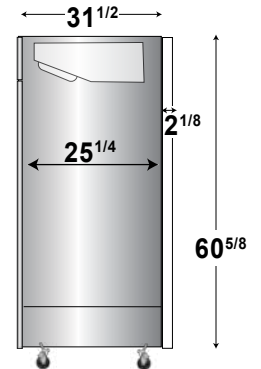

SPECIFICATIONS

Model	Doors	Cu. Ft	Shelves	Exterior Dimensions (WxDxH)	Castors	Weight (lbs.)	HP	Voltage	Amps	Refrigerant
MBF8505GR	1	19.1	3	27 × 31 ^{1/2} × 83 ^{1/8}	4 inch	282 lbs	1/7	115/60/1	2.1	R290
MBF8507GR	2	46.77	6	54 ^{3/8} × 31 ^{1/2} × 83 ^{1/8}	4 inch	452 lbs	1/5	115/60/1	3.2	R290
MBF8508GR	3	67.99	9	81 ^{7/8} × 31 ^{1/2} × 83 ^{1/8}	4 inch	615 lbs	1/4	115/60/1	4.2	R290

PLAN VIEW

MBF505GR

MBF507GR

MBF508GR

Side View

Castors

Epoxy Shelves

Door Lock