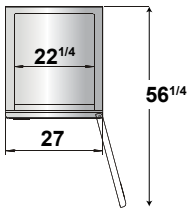

SPECIFICATIONS

Model	Doors	Cu. Ft	Shelves	Exterior Dimensions (WxDxH)	Castors	Weight (lbs.)	HP	Voltage	Amps	Refrigerant
MBF8505GR	1	19.1	3	27 × 31 ^{1/2} × 83 ^{1/8}	4 inch	282 lbs	1/7	115/60/1	2.1	R290
MBF8507GR	2	46.77	6	54 ^{3/8} × 31 ^{1/2} × 83 ^{1/8}	4 inch	452 lbs	1/5	115/60/1	3.2	R290
MBF8508GR	3	67.99	9	81 ^{7/8} × 31 ^{1/2} × 83 ^{1/8}	4 inch	615 lbs	1/4	115/60/1	4.2	R290

PLAN VIEW

MBF505GR

MBF507GR

MBF508GR

Side View

Castors

Epoxy Shelves

Door Lock