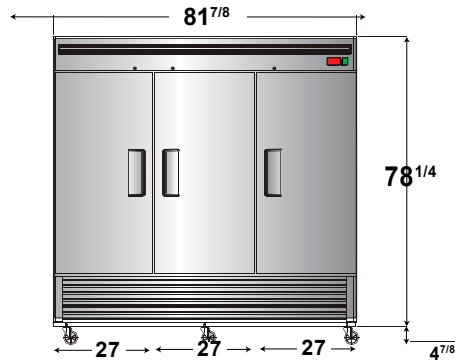

SPECIFICATIONS

Model	Doors	Cu. Ft	Shelves	Exterior Dimensions (WxDxH)	Castors	Weight (lbs.)	HP	Voltage	Amps	Refrigerant
MBF8505GR	1	19.1	3	27 × 31 ^{1/2} × 83 ^{1/8}	4 inch	282 lbs	1/7	115/60/1	2.1	R290
MBF8507GR	2	46.77	6	54 ^{3/8} × 31 ^{1/2} × 83 ^{1/8}	4 inch	452 lbs	1/5	115/60/1	3.2	R290
MBF8508GR	3	67.99	9	81 ^{7/8} × 31 ^{1/2} × 83 ^{1/8}	4 inch	615 lbs	1/4	115/60/1	4.2	R290

PLAN VIEW

MBF505GR

MBF507GR

MBF508GR

Side View

Castors

Epoxy Shelves

Door Lock