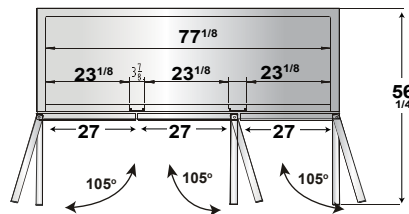

SPECIFICATIONS

Model	Doors	Cu. Ft	Shelves	Exterior Dimensions (WxDxH)	Castors	Weight (lbs.)	HP	Voltage	Amps	Refrigerant
MBF8505GR	1	19.1	3	27 × 31 ^{1/2} × 83 ^{1/8}	4 inch	282 lbs	1/7	115/60/1	2.1	R290
MBF8507GR	2	46.77	6	54 ^{3/8} × 31 ^{1/2} × 83 ^{1/8}	4 inch	452 lbs	1/5	115/60/1	3.2	R290
MBF8508GR	3	67.99	9	81 ^{7/8} × 31 ^{1/2} × 83 ^{1/8}	4 inch	615 lbs	1/4	115/60/1	4.2	R290

PLAN VIEW

MBF505GR

MBF507GR

MBF508GR

Side View

Castors

Epoxy Shelves

Door Lock