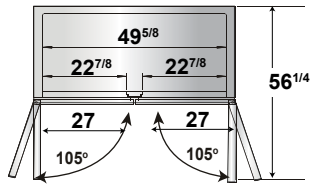

SPECIFICATIONS

Model	Doors	Cu. Ft	Shelves	Exterior Dimensions (WxDxH)	Castors	Weight (lbs.)	HP	Voltage	Amps	Refrigerant
MBF8505GR	1	19.1	3	27 × 31 ^{1/2} × 83 ^{1/8}	4 inch	282 lbs	1/7	115/60/1	2.1	R290
MBF8507GR	2	46.77	6	54 ^{3/8} × 31 ^{1/2} × 83 ^{1/8}	4 inch	452 lbs	1/5	115/60/1	3.2	R290
MBF8508GR	3	67.99	9	81 ^{7/8} × 31 ^{1/2} × 83 ^{1/8}	4 inch	615 lbs	1/4	115/60/1	4.2	R290

PLAN VIEW

MBF505GR

MBF507GR

MBF508GR

Side View

Castors

Epoxy Shelves

Door Lock