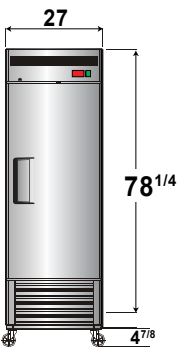

SPECIFICATIONS

Model	Doors	Cu. Ft	Shelves	Exterior Dimensions (WxDxH)	Castors	Weight (lbs.)	HP	Voltage	Amps	Refrigerant
MBF8505GR	1	19.1	3	27 × 31 ^{1/2} × 83 ^{1/8}	4 inch	282 lbs	1/7	115/60/1	2.1	R290
MBF8507GR	2	46.77	6	54 ^{3/8} × 31 ^{1/2} × 83 ^{1/8}	4 inch	452 lbs	1/5	115/60/1	3.2	R290
MBF8508GR	3	67.99	9	81 ^{7/8} × 31 ^{1/2} × 83 ^{1/8}	4 inch	615 lbs	1/4	115/60/1	4.2	R290

PLAN VIEW

MBF505GR

MBF507GR

MBF508GR

Side View

Castors

Epoxy Shelves

Door Lock