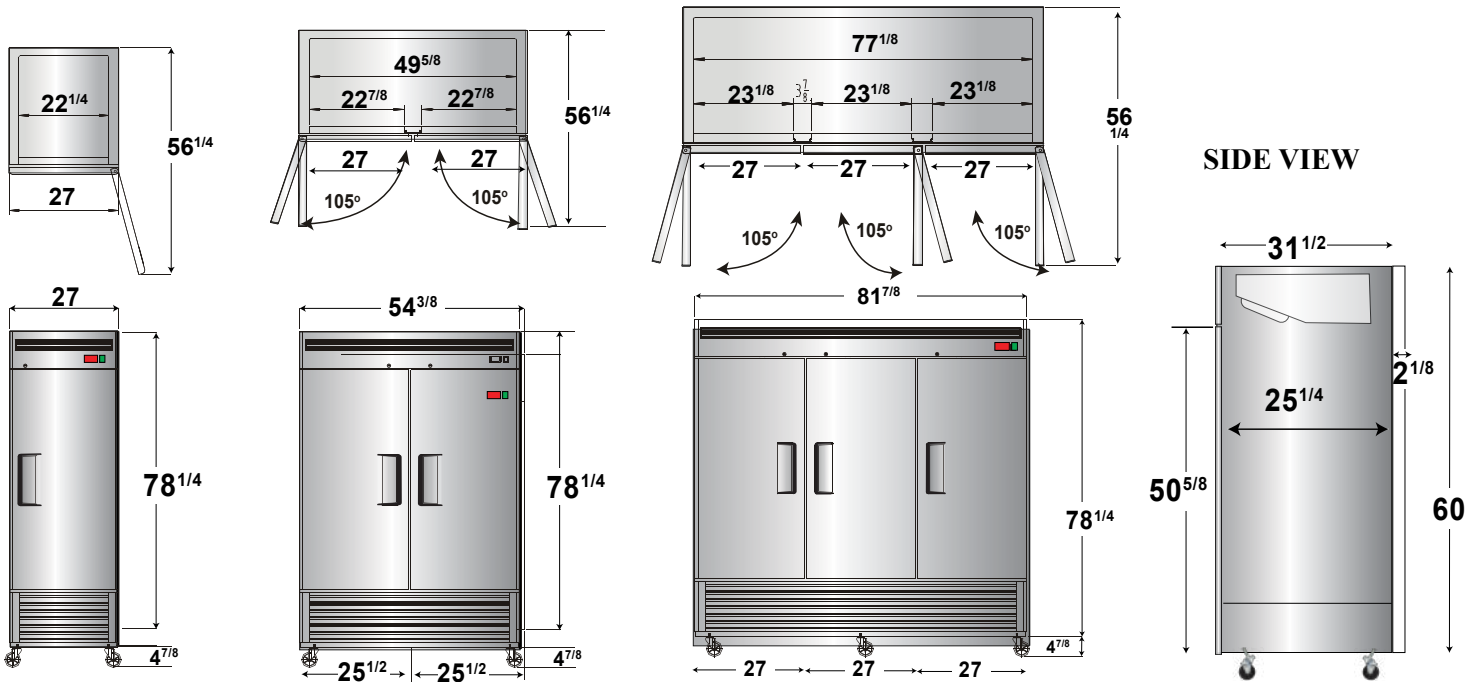

Toll Free: 855-855-0399 Email: info@atosausa.com

www.atosa.com | www.atosausa.com

California, Colorado, Florida, Georgia, Illinois,

Massachusetts, New Jersey, Ohio, Texas, Washington

SPECIFICATIONS

Model	Doors	Cu. Ft	Shelves	Exterior Dimensions (WxDxH)	Castors	Weight (LBS)	HP	Voltage	Amps	Refrigerant
MBF8501GR	1	19.1	3	27 x 31 ^{1/2} x 83 ^{1/8}	4 inch	298 lbs	1/2	115/60/1	6.3	R290
MBF8503GR	2	44.77	6	54 ^{3/8} x 31 ^{1/2} x 83 ^{1/8}	4 inch	465 lbs	3/4	115/60/1	8.6	R290
MBF8504	3	71	9	81 ^{7/8} X 31 ^{1/2} X 83 ^{1/8}	4 inch	638 lbs	1	115/208-230/60/1	5.5	R-404a

PLAN VIEW

MBF8501GR / MBF8503GR / MBF8504

Castors

Epoxy Shelves

Door Lock

Down Duct

Temperature Control

MBF8501GR
MBF8503GR