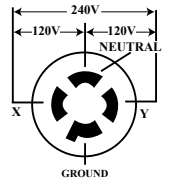

Toll Free: 855-855-0399 Email: info@atosausa.com

www.atosa.com | www.atosausa.com

California, Colorado, Florida, Georgia, Illinois,

Massachusetts, New Jersey, Ohio, Texas, Washington

SPECIFICATIONS

Model	Doors	Cu. Ft	Shelves	Exterior Dimensions (WxDxH)	Castors	Weight (LBS)	HP	Voltage	Amps	Refrigerant
MBF8501GR	1	19.1	3	27 x 31 ^{1/2} x 83 ^{1/8}	4 inch	298 lbs	1/2	115/60/1	6.3	R290
MBF8503GR	2	44.77	6	54 ^{3/8} x 31 ^{1/2} x 83 ^{1/8}	4 inch	465 lbs	3/4	115/60/1	8.6	R290
MBF8504	3	71	9	81 ^{7/8} X 31 ^{1/2} X 83 ^{1/8}	4 inch	638 lbs	1	115/208-230/60/1	5.5	R-404a

PLAN VIEW

MBF8501GR / MBF8503GR / MBF8504

Castors

Epoxy Shelves

Door Lock

Down Duct

Temperature Control

MBF8501GR
MBF8503GR

MBF8504

115/208-230/60/1
NEMA-L14-20R
Unit completely pre-wired at factory and ready for final connection to a 115/208-230/60Hz single phase - 20 amp dedicated outlet. Cord and plug set included.
*MBF8003 Only