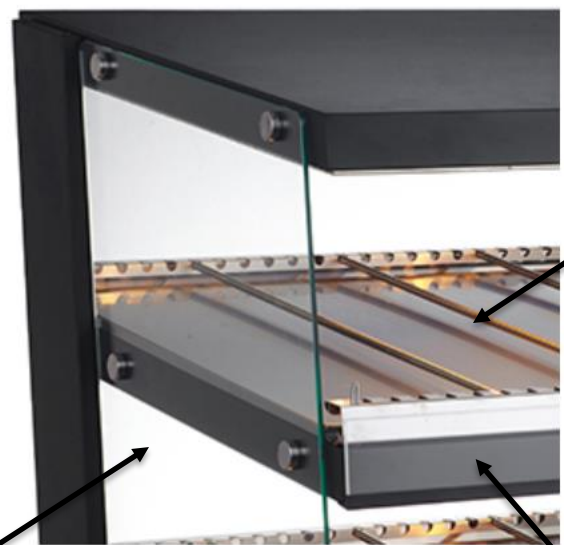

Project: _____

Item: _____

Qty: _____ Date: _____

BakeMax BMHGG01 Titan Series Self-Serve Heated Display Case

Increase impulse sales by displaying your sandwiches, burgers, wraps, pizzas and more with the 31.5" wide BakeMax BMHGG01 Titan Series Self-Serve Heated Display Case. With its slanted shelf design for better product visibility and 1160 watts of heating power to maintain food safe temperatures. The BakeMax BMHGG01 is the ultimate grab and go display warmer for any convenience store, cafeteria, concession stand or other self-serve counter.

Features:

- Constructed with stainless steel, tempered glass sides and fixed rubber feet for extra durability.
- Adjustable thermostatic controls and temperature range of 30-90°C (86-194°F) to maintain food safe temperatures.
- Independent heat & light controls for each shelf to allow flexibility when merchandising a variety of foods.
- Two slanted shelves with adjustable divider rods allowing you to display a wide variety of foods. 8 rods included
- Merchandising / price tag strip
- 1 Year Limited Warranty

Technical Specifications:

- Exterior Dimensions (WDH) 31.5" x 27.6" x 27.2"
- Net Weight 90.5 lb
- 120v / 10 Amps / 1160 W / 60Hz / 1Ph
- Nema 5-15P Plug

Shipping Specifications:

- Packaged Dimensions (WDH) 34" x 30.2" x 29"
- Packaged Weight 97 lb

Tempered Glass

Adjustable
Divider Bars

Merchandising / Price
Tag Strip

** Due to continuous product improvement, specifications are subject to change without notice.

BakeMax[®] / Titan Ventures International Inc.