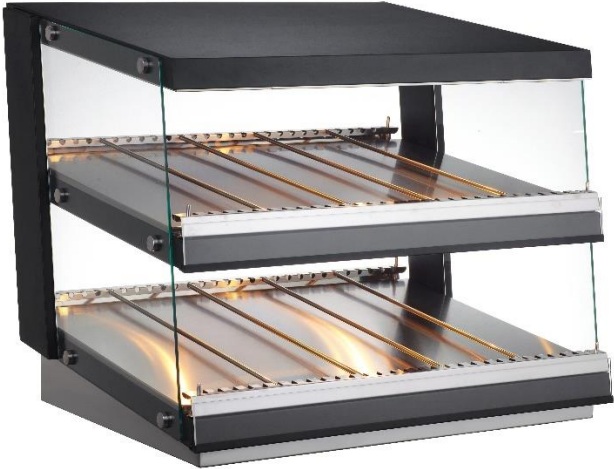

Project: _____

Item: _____

Qty: _____ Date: _____

BakeMax BMHGG01 Titan Series Self-Serve Heated Display Case

Increase impulse sales by displaying your sandwiches, burgers, wraps, pizzas and more with the 31.5" wide BakeMax BMHGG01 Titan Series Self-Serve Heated Display Case. With its slanted shelf design for better product visibility and 1160 watts of heating power to maintain food safe temperatures. The BakeMax BMHGG01 is the ultimate grab and go display warmer for any convenience store, cafeteria, concession stand or other self-serve counter.

Features:

- Constructed with stainless steel, tempered glass sides and fixed rubber feet for extra durability.
- Adjustable thermostatic controls and temperature range of 30-90°C (86-194°F) to maintain food safe temperatures.
- Independent heat & light controls for each shelf to allow flexibility when merchandising a variety of foods.
- Two slanted shelves with adjustable divider rods allowing you to display a wide variety of foods. 8 rods included
- Merchandising / price tag strip
- 1 Year Limited Warranty

Technical Specifications:

- Exterior Dimensions (WDH) 31.5" x 27.6" x 27.2"
- Net Weight 90.5 lb
- 120v / 10 Amps / 1160 W / 60Hz / 1Ph
- Nema 5-15P Plug

Shipping Specifications:

- Packaged Dimensions (WDH) 34" x 30.2" x 29"
- Packaged Weight 97 lb

Tempered Glass

Adjustable
Divider Bars

Merchandising / Price
Tag Strip

** Due to continuous product improvement, specifications are subject to change without notice.

BakeMax[®] / Titan Ventures International Inc.