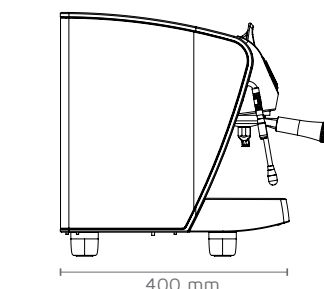

Tank version

Rotary pack

Professional pack

Body material	Stainless steel
Colors	● Black (standard version) ● Led
Boiler Total capacity	2lt
Programmable boiler temperature	Included
Boiler Safety valve	Included
Boiler No-vacuum valve	Included
Boiler Automatic water filling	Included
Group Thermocompensated	Included
Group Electronic pre-infusion	Included
Discharge tank capacity	1lt
Steam wand switabte 360°	Included
Steam Milk foamer	Optional
Hot water wand	Included
Programmable hot water dosing	Included
Voltage	110-230V
Maximum power	1200
Weight Net	20 Kg
Water tank capacity	3lt
Anti-scale cartridge	included
Programmable hot water dosing	Included
Rotative professional pump	Included
Professional pressostat	Included
Double filter holder	Included
Switchable water supply	Included
Professional pressostat	Included
Double filter holder	Included