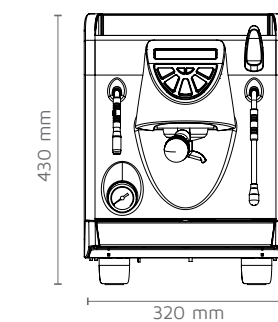

Tank version

Rotary pack

Professional pack

Body material	Stainless steel
Colors	● Black (standard version) ● Led
Boiler Total capacity	2lt
Programmable boiler temperature	Included
Boiler Safety valve	Included
Boiler No-vacuum valve	Included
Boiler Automatic water filling	Included
Group Thermocompensated	Included
Group Electronic pre-infusion	Included
Discharge tank capacity	1lt
Steam wand switabte 360°	Included
Steam Milk foamer	Optional
Hot water wand	Included
Programmable hot water dosing	Included
Voltage	110-230V
Maximum power	1200
Weight Net	20 Kg
Water tank capacity	3lt
Anti-scale cartridge	included
Programmable hot water dosing	Included
Rotative professional pump	Included
Professional pressostat	Included
Double filter holder	Included
Switchable water supply	Included
Professional pressostat	Included
Double filter holder	Included